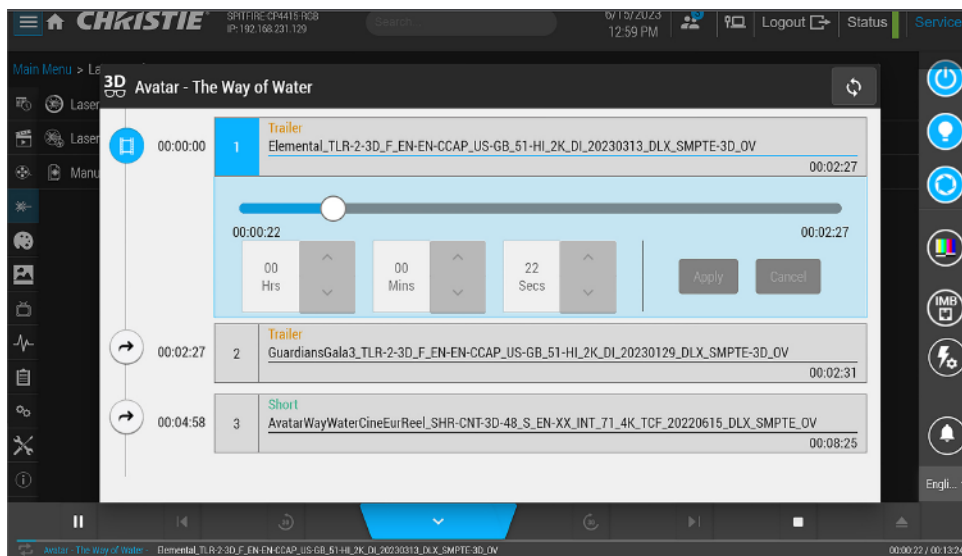

Specifications

IMB-S4

System interfaces	• 1 x Gigabit Ethernet - (1GbE/RJ-45) • 2 x 2.5 Gigabit Ethernet - (2.5GbE/ RJ-45) for dedicated high speed ingest / streaming media and optional NAS • 1 x USB 3.0 (Type A female - 4.8Gbits/s) • 3 x BNC (Sync In, Sync Out, LTC Out)
Audio output	• 16/24-bit AES3 16-channel, 48 kHz (2 x RJ-45) • AUX audio²
Storage	• 3 x 1TB Solid State Drive (SSD) in RAID 5 configuration¹ • Supports optional external NAS for additional storage.
DCP playback	• DCI-compliant • JPEG 2000 • 2K - 24, 25, 30, 48, 50, 60, 120 fps (2D) • 2K - 24, 25, 30, 48, 50, 60 fps (3D) • 4K - 24, 25, 30, 48, 60, 96 fps (2D) • 4K - 24, 25, 30, 48 fps (3D) • MPEG-2 (Interop DCP) • SMPTE Digital Cinema Package (DCP), Interop DCP
Control	• UX-designed SMS integration with projector web interface • VNC remote access • Theatre Management System integration with major TMS suppliers

1. 1.8 TB usable storage. Upgradeable to 4TB.

2. The auxiliary audio port is compatible with AES67 and SMPTE ST 2098-1 Immersive Audio Metadata, ST 2098-2 Immersive Audio Bitstream, and ST 2098-5 D-Cinema Immersive Audio Channels and Sound field groups (e.g. Dolby Atmos, Auro, DTS-X).

Intuitive, tightly-integrated IMB-S4 web user interface for CineLife+ projectors

Corporate offices

Christie Digital Systems USA, Inc.
Cypress
PH: +1 714-236-8610

Christie Digital Systems Canada
Inc.
Kitchener
PH: +1 519-744-8005

Worldwide offices

Australia PH: +61 (0) 7 3624 4888	China (Shenzhen) PH: + 86 755 3680 7000	Mexico PH: +52 (55) 4744-1791	United Arab Emirates PH: +971 (0) 4 503 6800
Brazil PH: +55 11 3181-2952	Colombia PH: +57 (315) 652-9620	Singapore PH: +65 6877 8737	United Kingdom PH: +44 (0)118 977 8000
China (Beijing) PH: +86 10 6561 0240	Germany PH: +49 221 99 512-0	South Korea PH: +82 2 702 1601	United States (Arizona) PH: +1 602-943-5700
China (Shanghai) PH: +86 21 6030 0500	India PH: +91 (080) 6708 9999	Spain PH: +34 (0) 91 633 99 90	United States (Texas) PH: +1 469-757-4420

For the most current specification information, please visit christiedigital.com

Copyright 2023 Christie Digital Systems USA, Inc. All rights reserved. Our centers of excellence for manufacturing in Kitchener, Ontario, Canada and in Shenzhen, China are ISO 9001:2015 Quality Management System-certified. All brand names and product names are trademarks, registered trademarks or tradenames of their respective holders. "Christie" is a trademark of Christie Digital Systems USA, Inc., registered in the United States of America and certain other countries. DLP® and the DLP logo are registered trademarks of Texas Instruments. Performance specifications are typical. Due to constant research, specifications are subject to change without notice.
CD3643-CineLife+-IMB-datasheet-Mar-23-EN