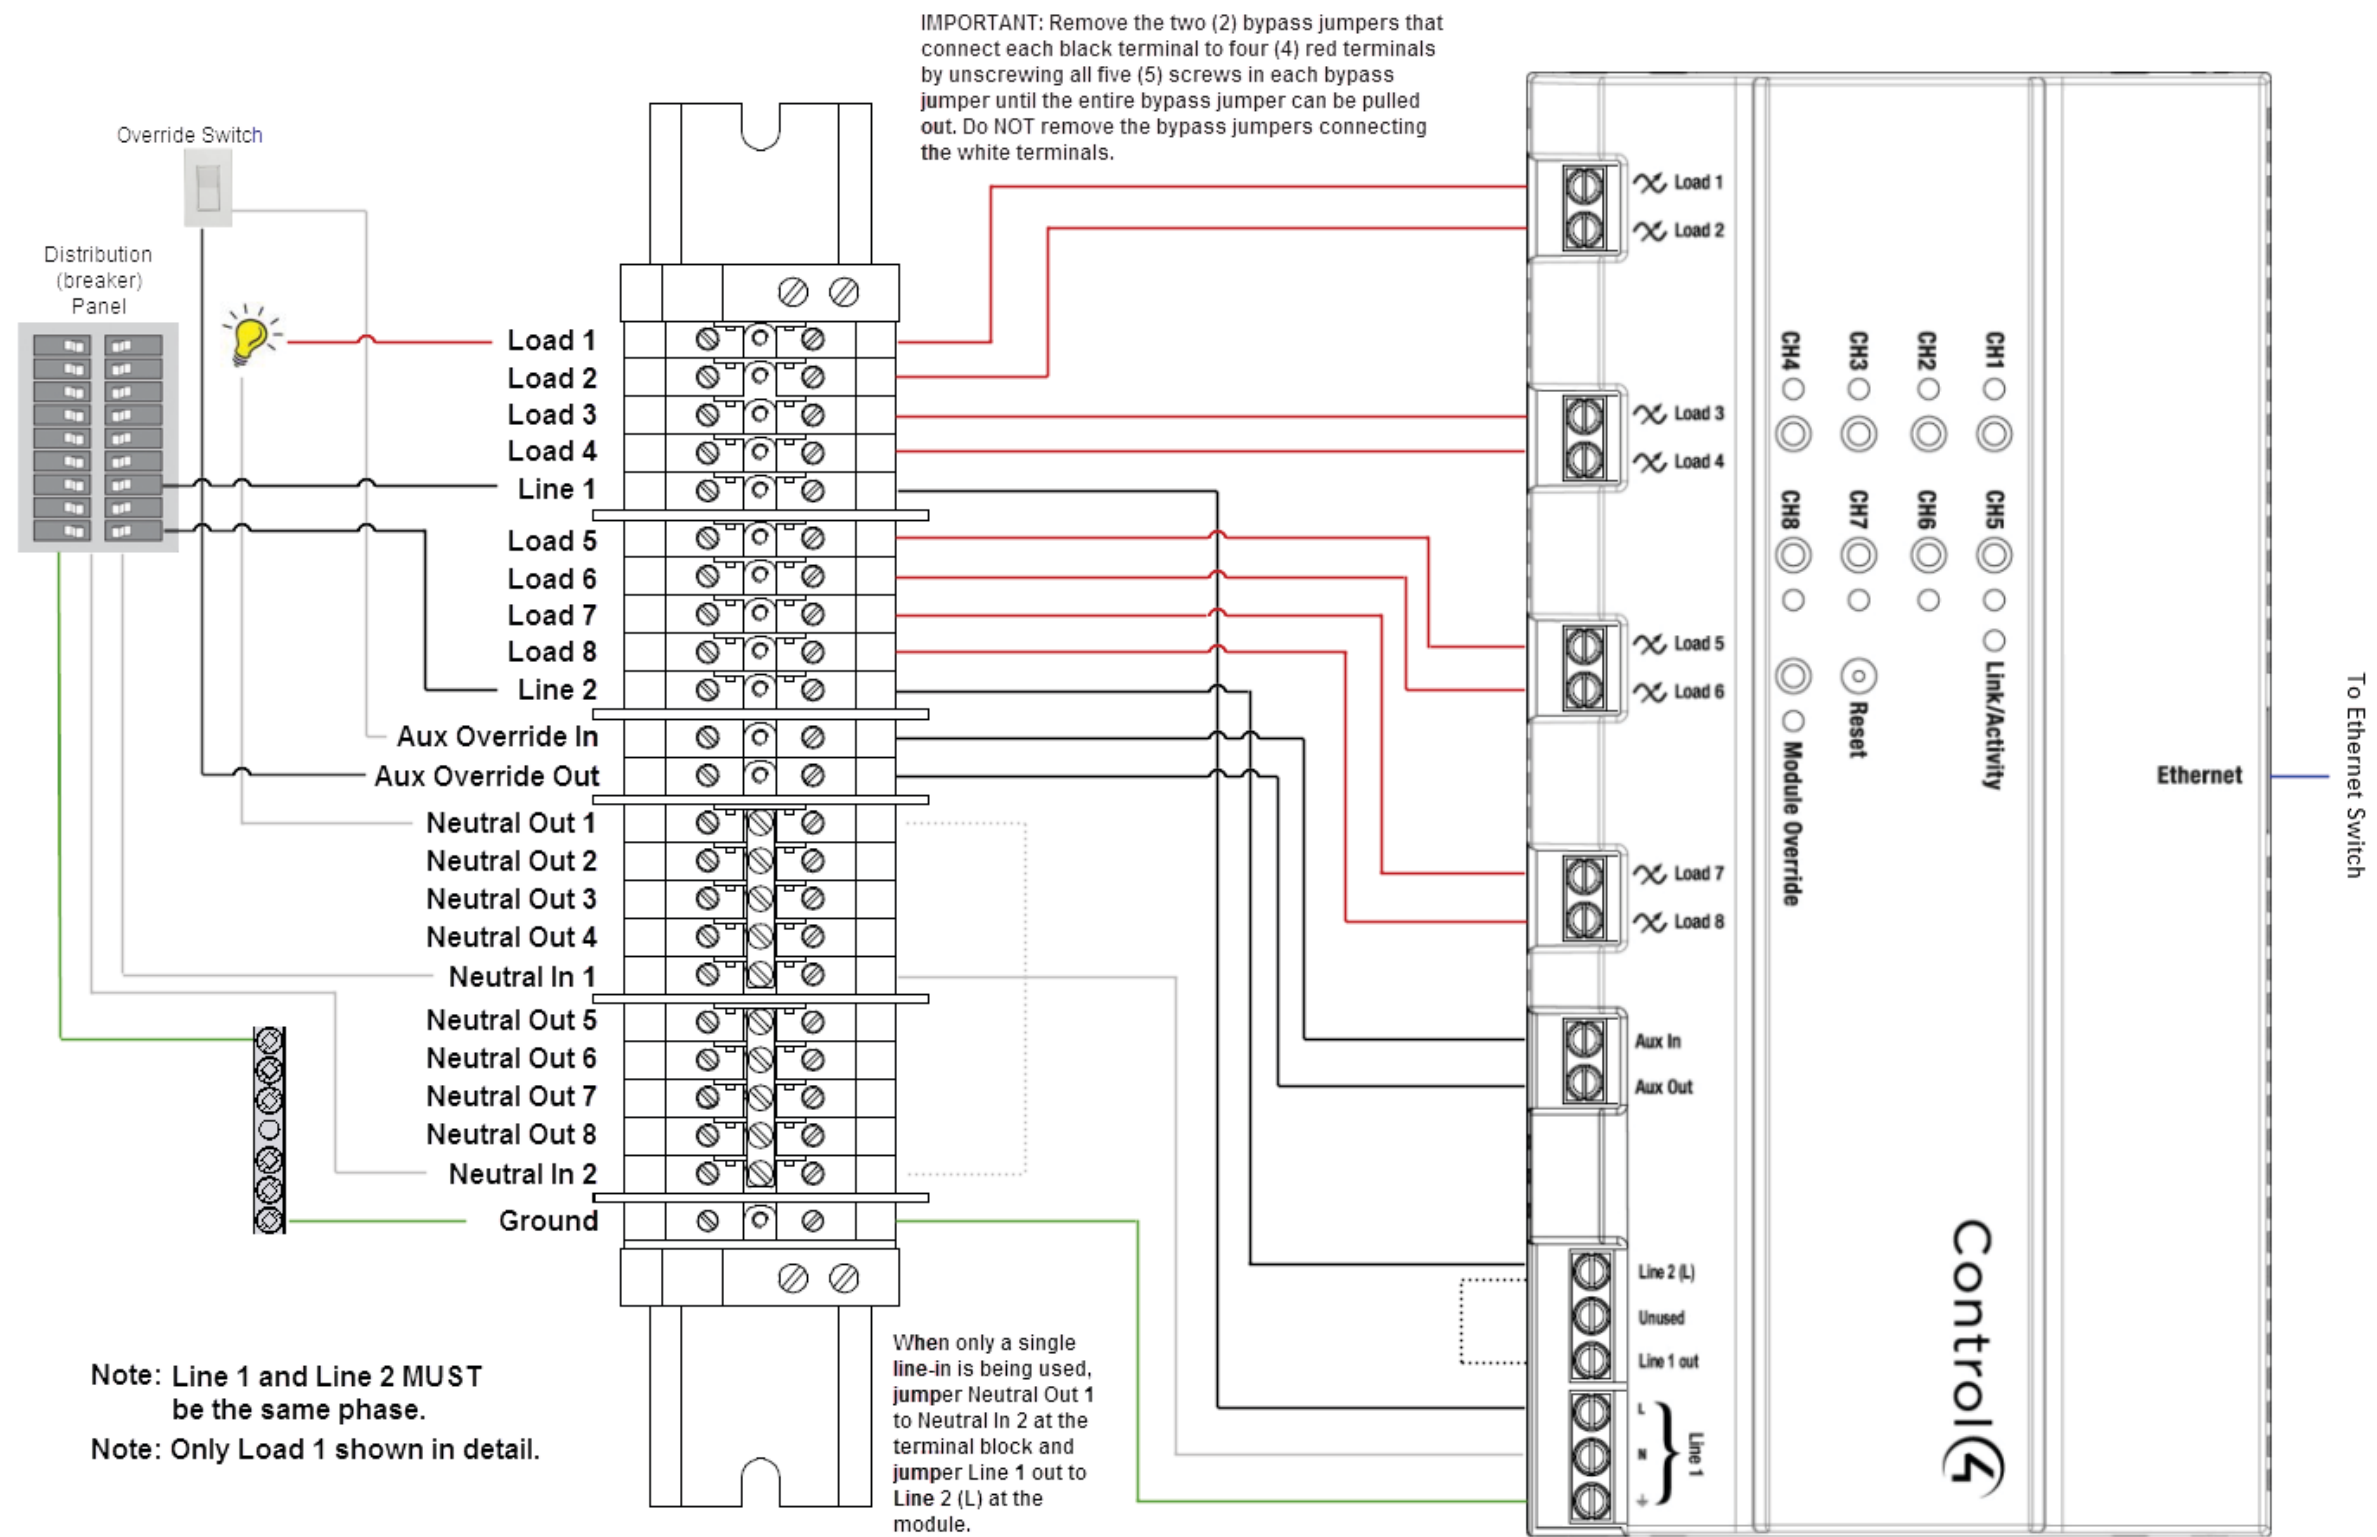

Figure 1. Wiring in Control4 Panel

8-Channel Dimmer Wiring Guide

Supported Model

- C4-DIN-8DIM-E 8-Channel Dimmer

Diagrams Color Code*:

Black		Line
Red		Load
Grey		Neutral
Green		Earth Ground
Blue		Ethernet

Wiring Diagrams

Use the Control4® 8-Channel Dimmer wiring diagrams along with the *8-Channel Dimmer Installation Guide* to install 8-Channel Dimmers.

* **IMPORTANT!** The wire colors shown in Figures 1 and 2 and in the 'Diagrams Color Code' table are examples only. Actual wire colors differ by country and/or voltage.

Figure 2. Wiring in Standard DIN Rail Panel

About this Document

Part Number: 200-00247, Rev. B 3/01/2013