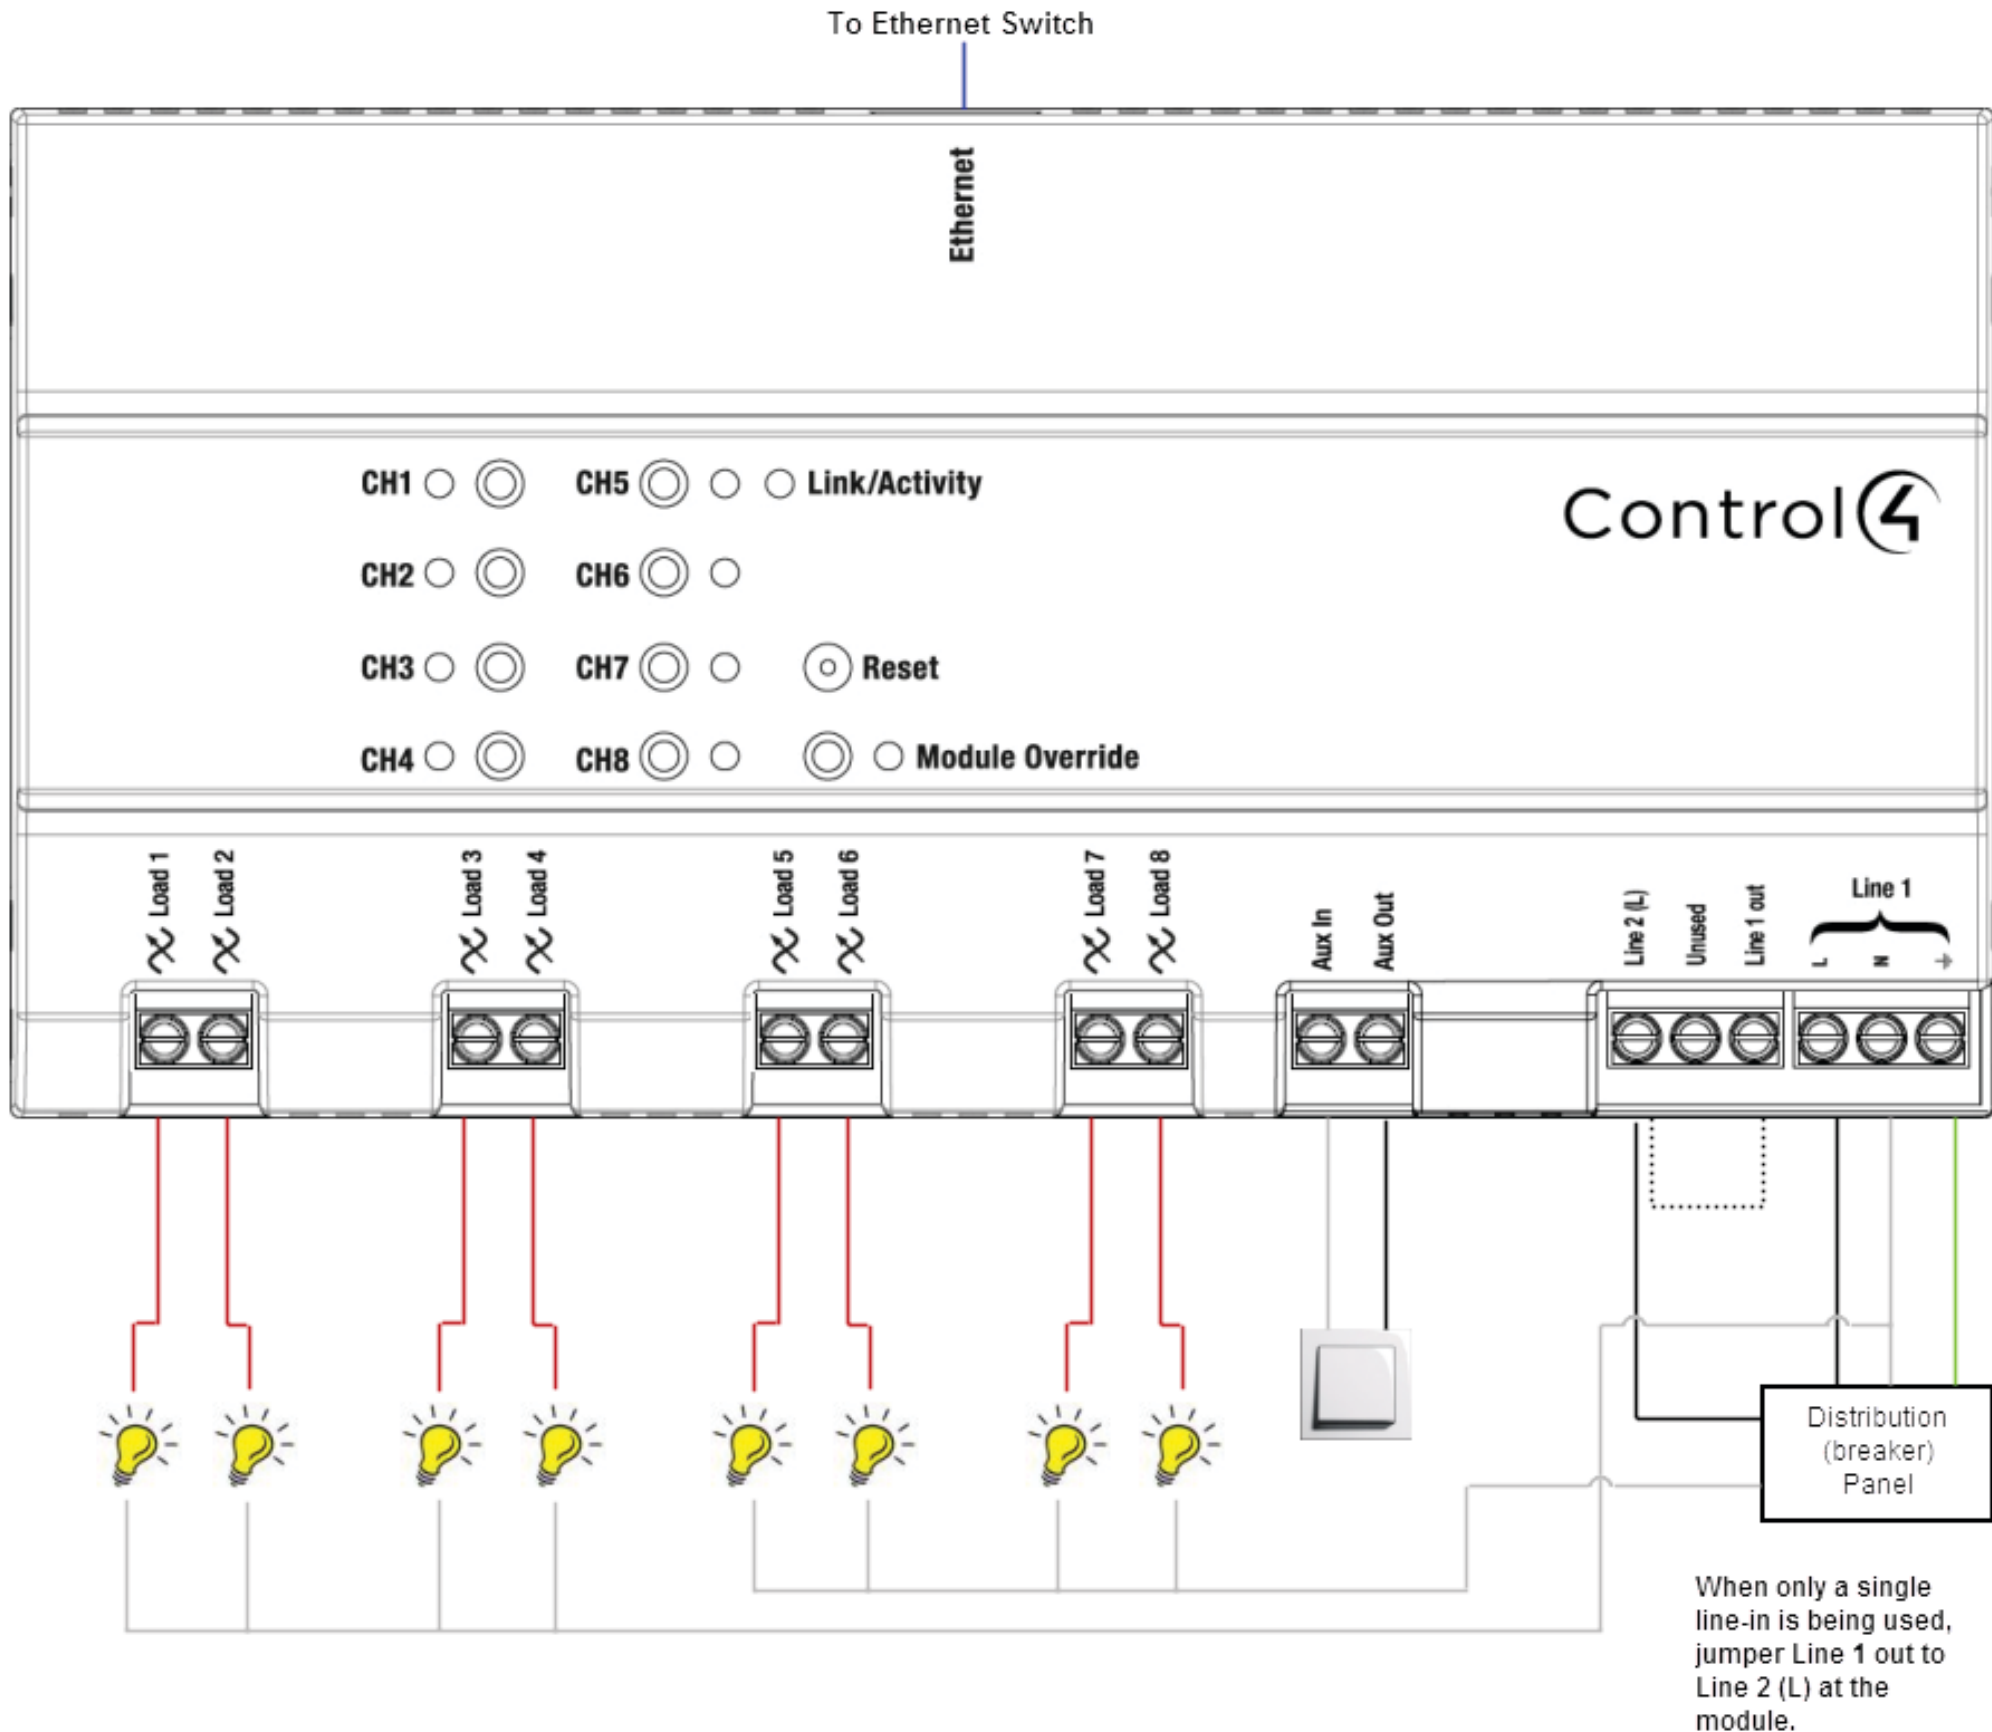

Figure 2. Wiring in Standard DIN Rail Panel

About this Document

Part Number: 200-00247, Rev. B 3/01/2013